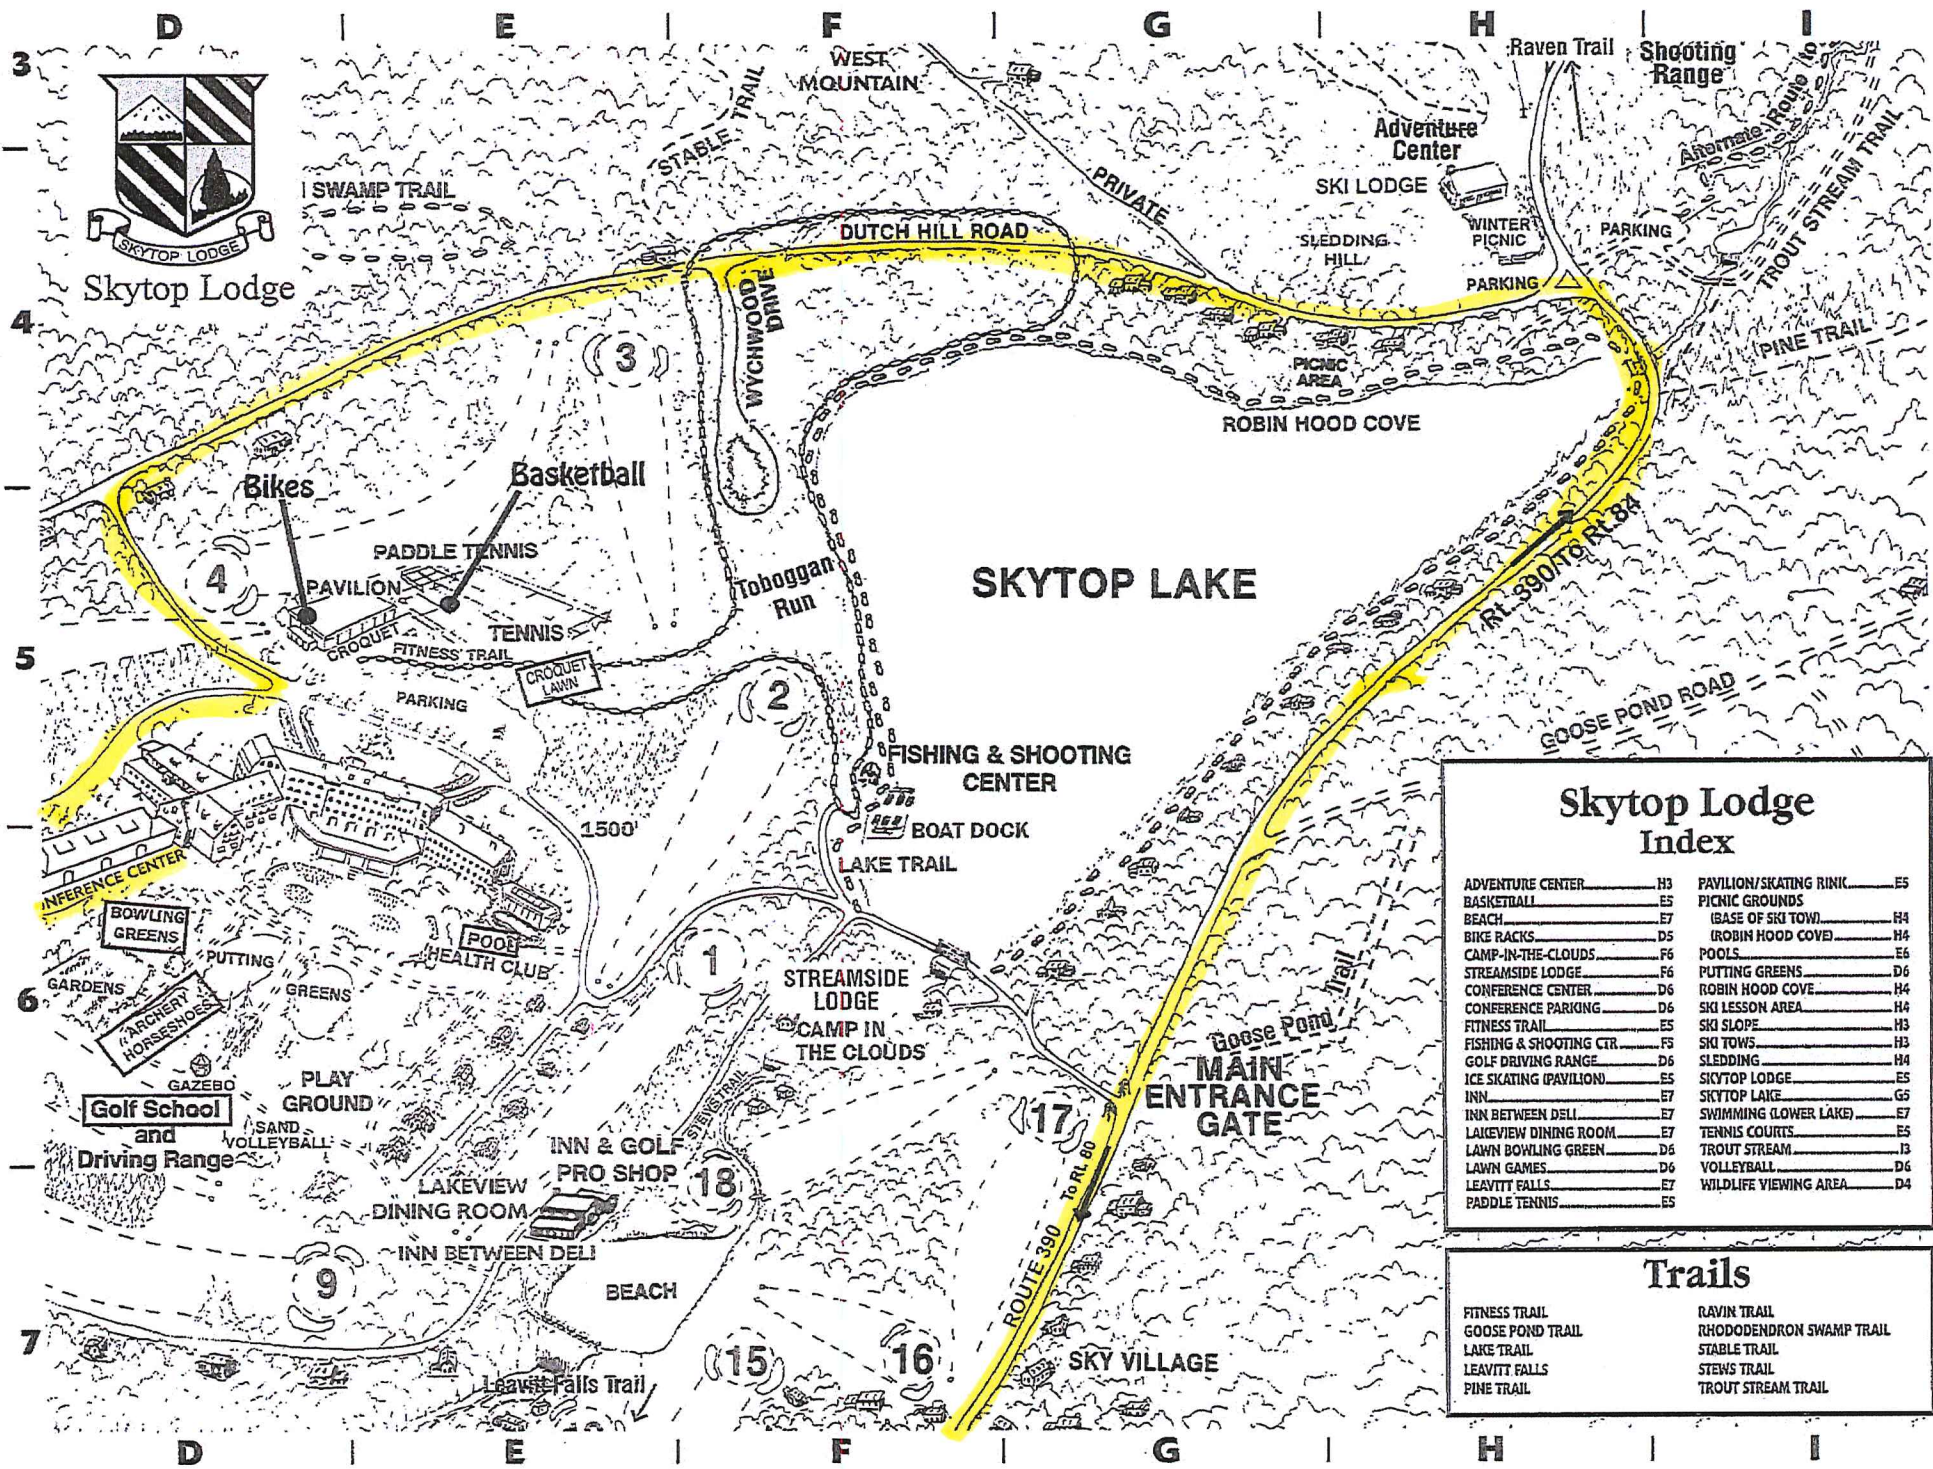

Skytop Lodge

### Skytop Lodge Index

ADVENTURE CENTER	H3	PAVILION/SKATING RINK	E5
BASKETBALL	E5	PICNIC GROUNDS	
BEACH	E7	BASE OF SKI TOWS	H4
BIKE RACKS	D5	(ROBIN HOOD COVE)	H4
CAMP-IN-THE-CLOUDS	F6	POOLS	E6
STREAMSIDE LODGE	F6	PUTTING GREENS	D6
CONFERENCE CENTER	D6	ROBIN HOOD COVE	H4
CONFERENCE PARKING	D6	SKI LESSON AREA	H4
FITNESS TRAIL	E5	SKI SLOPE	H3
FISHING & SHOOTING CTR	F5	SKI TOWS	H3
GOLF DRIVING RANGE	D6	SLEDDING	H4
ICE SKATING (PAVILION)	E5	SKYTOP LODGE	E5
INN	E7	SKYTOP LAKE	G5
INN BETWEEN DELI	E7	SWIMMING (LOWER LAKE)	E7
LAKEVIEW DINING ROOM	E7	TENNIS COURTS	E5
LAWN BOWLING GREEN	D6	TROUT STREAM	J3
LAWN GAMES	D6	VOLLEYBALL	D6
LEAVITT FALLS	E7	WILDLIFE VIEWING AREA	D4
PADDLE TENNIS	E5		

### Trails

FITNESS TRAIL	RAVIN TRAIL
GOOSE POND TRAIL	RHODODENDRON SWAMP TRAIL
LAKE TRAIL	STABLE TRAIL
LEAVITT FALLS	STEW'S TRAIL
PINE TRAIL	TROUT STREAM TRAIL