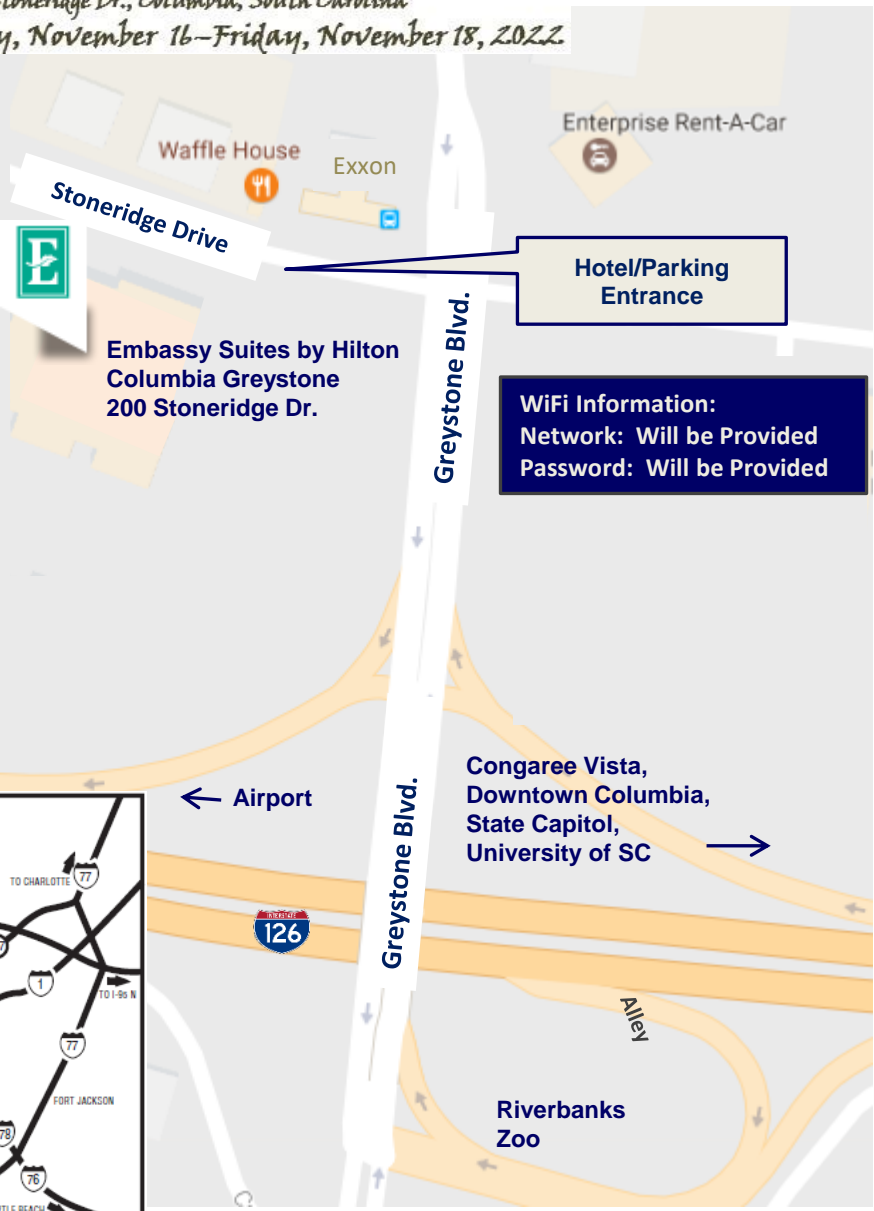

The Columbia Airport also offers taxi service
outside of the baggage claim area as well as
rental car service for all major rental car agencies.
See: <https://columbiaairport.com/ground-transportation/>

LOCAL ATTRACTIONS:

- Riverbanks Zoo & Gardens, Three Rivers Greenway across the street from hotel
- Congaree Vista Entertainment District - 2 miles
- Colonial Life Arena, South Carolina State Museum, EdVenture Children's Museum, Koger Center for the Arts, Columbia Museum of Art, State Capitol, and USC campus - 3 miles
- Lake Murray, the largest man-made lake in the U.S. - 8 miles
- Columbia Metropolitan Airport 9 miles

Embassy Suites by Hilton, Columbia Greystone
200 Stoneridge Drive,
Columbia, SC 29210, USA
TEL: +1-803-252-8700
FAX: +1-803-744-8159
Email: CAEGS_GM@hilton.com

Check-in: 4:00 pm
Check-out: 12:00 pm
Smoking: Available
Parking: Self parking in Lot $6/day
Valet: Not Available
Pets: Service animals allowed.
Pets allowed with $100.00 Non-Refundable Deposit.

<https://embassysuites3.hilton.com/en/hotels/south-carolina/embassy-suites-by-hilton-columbia-greystone-CAEGSES/index.html?SEO_id=GMB-ES-CAEGSES>

**Embassy Suites by Hilton
Columbia Greystone
200 Stoneridge Dr.**

**Hotel/Parking
Entrance**

**WiFi Information:
Network: Will be Provided
Password: Will be Provided**

**Congaree Vista,
Downtown Columbia,
State Capitol,
University of SC**

**Riverbanks
Zoo**