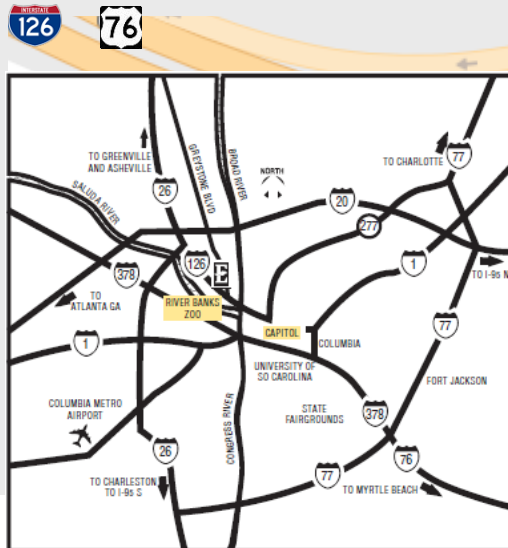

The Columbia Airport also offers taxi service
outside of the baggage claim area as well as
rental car service for all major rental car agencies.
See: <https://columbiaairport.com/ground-transportation/>

LOCAL ATTRACTIONS:

- Riverbanks Zoo & Gardens, Three Rivers Greenway across the street from hotel
- Congaree Vista Entertainment District - 2 miles
- Colonial Life Arena, South Carolina State Museum, EdVenture Children's Museum, Koger Center for the Arts, Columbia Museum of Art, State Capitol, and USC campus - 3 miles
- Lake Murray, the largest man-made lake in the U.S. - 8 miles
- Columbia Metropolitan Airport 9 miles

Embassy Suites by Hilton, Columbia Greystone
200 Stoneridge Drive,
Columbia, SC 29210, USA
TEL: +1-803-252-8700
FAX: +1-803-744-8159
Email: CAEGS_GM@hilton.com

Check-in: 4:00 pm
Check-out: 12:00 pm
Smoking: Available
Parking: Self parking in Lot $6/day
Valet: Not Available
Pets: Service animals allowed.
Pets allowed with $100.00 Non-Refundable Deposit.

<https://embassysuites3.hilton.com/en/hotels/south-carolina/embassy-suites-by-hilton-columbia-greystone-CAEGSES/index.html?SEO_id=GMB-ES-CAEGSES>

**Embassy Suites by Hilton
Columbia Greystone
200 Stoneridge Dr.**

**Hotel/Parking
Entrance**

**WiFi Information:
Network: Will be Provided
Password: Will be Provided**

**Congaree Vista,
Downtown Columbia,
State Capitol,
University of SC**

**Riverbanks
Zoo**